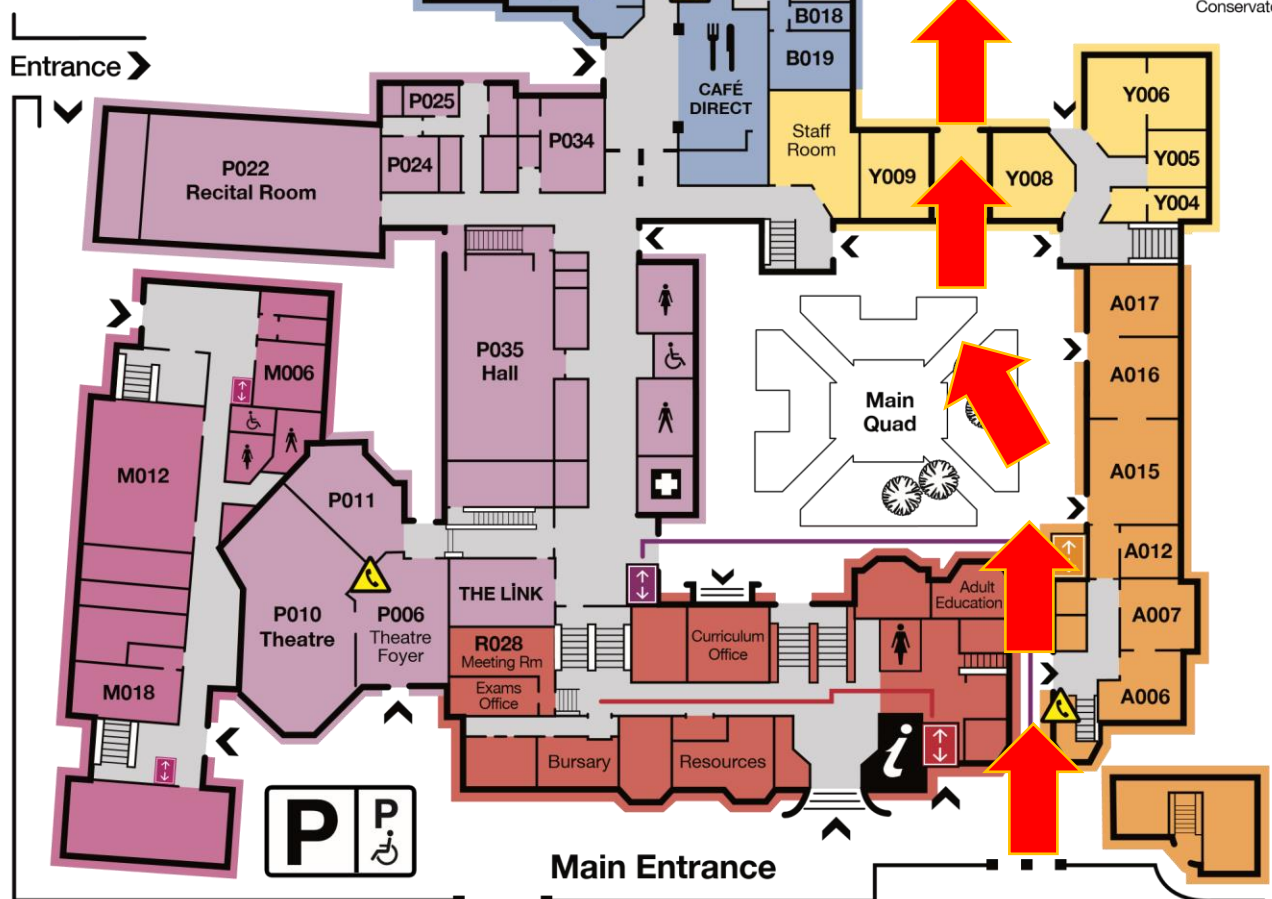

Ground Floor

Hills Road Sixth Form College
Cambridge

Silver Rooms S001 – S012
Physics & Electronics

Reprographics

Entrances

Lifts

Restaurant, Café

Emergency Telephones

Toilets

ies,
-history

Staff Car Park,
from
Purbeck
Road

The kick-off will be held in this building

Entrance >

Main Entrance

Conservatory

Hills Road Sixth Form College, Hills Road, Cambridge • CB2 8PE • 01223 247 251